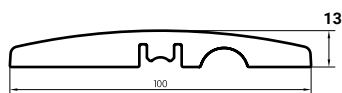

Euroclick fissaggio per battisedia e coprifilo in mdf

mm 8 x 14 x 2200

Art no.

407002

Ord. min.

pz 10

Codice EAN

9 005719 200441